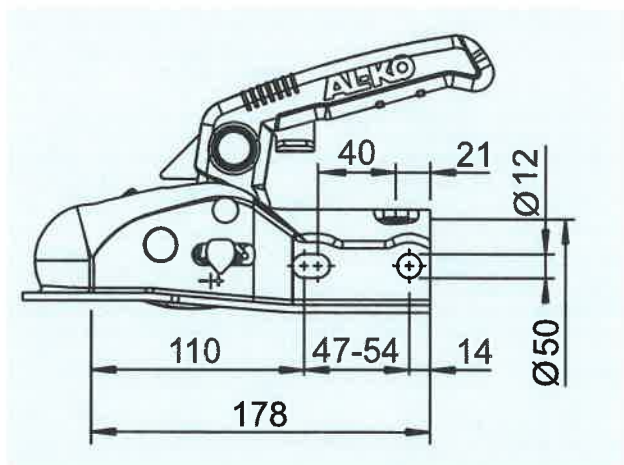

# COUPLING HEAD AK 270

for braked trailers up to 2,700 kg

### Coupling head AK 270 with Soft-Dock

<b>SAP:</b>	KUPLNG KUGL AK270 D50 M BEDANLEIT
<b>Part No.</b>	1730082
<b>Barcode no.</b>	4003718049770
<b>Perm. gross weight</b>	2,700 kg
<b>Nose load</b>	120 kg
<b>D/Dc value</b>	21.6 kN
<b>Material</b>	Steel
<b>Holes</b>	horizontal + cross
<b>Tightening torque</b>	75 Nm
<b>ECE type approval no.</b>	E1 55R-01 2669
	1.7 kg
	- 288 units

### Coupling head AK 270 with Soft-Dock, spacers Ø 35/40/45

<b>SAP:</b>	KUGL AK270 D50/45/40/35 M BA
<b>Part No.</b>	1730083
<b>Barcode no.</b>	4003718049787
<b>Perm. gross weight</b>	2,700 kg
<b>Nose load</b>	120 kg
<b>D/Dc value</b>	21.6 kN
<b>Material</b>	Steel
<b>Holes</b>	horizontal + cross
<b>Tightening torque</b>	75 Nm
<b>ECE type approval no.</b>	E1 55R-01 2669
	1.9 kg
	- 156 units

### Safety kit for AK 270 with Soft-Dock, spacers Ø 35/40/45, lock

<b>SAP:</b>	KIT SAFETY AK270 D50/45/40/35 ZUBEHÖR
<b>Part No.</b>	1730084
<b>Barcode no.</b>	4003718049794
<b>Perm. gross weight</b>	2,700 kg
<b>Nose load</b>	120 kg
<b>D/Dc value</b>	21.6 kN
<b>Material</b>	Steel
<b>Holes</b>	horizontal + cross
<b>Tightening torque</b>	75 Nm
<b>ECE type approval no.</b>	E1 55R-01 2669
	1.9 kg
	- 156 units