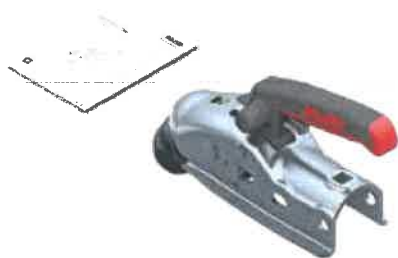

# COUPLING HEAD AK 270

for braked trailers up to 2,700 kg

### Coupling head AK 270 with Soft-Dock

<b>SAP:</b>	KUPLNG KUGL AK270 D50 M BEDANLEIT
<b>Part No.</b>	1730082
<b>Barcode no.</b>	4003718049770
<b>Perm. gross weight</b>	2,700 kg
<b>Nose load</b>	120 kg
<b>D/Dc value</b>	21.6 kN
<b>Material</b>	Steel
<b>Holes</b>	horizontal + cross
<b>Tightening torque</b>	75 Nm
<b>ECE type approval no.</b>	E1 55R-01 2669
	1.7 kg
	- 288 units

### Coupling head AK 270 with Soft-Dock, spacers Ø 35/40/45

<b>SAP:</b>	KUGL AK270 D50/45/40/35 M BA
<b>Part No.</b>	1730083
<b>Barcode no.</b>	4003718049787
<b>Perm. gross weight</b>	2,700 kg
<b>Nose load</b>	120 kg
<b>D/Dc value</b>	21.6 kN
<b>Material</b>	Steel
<b>Holes</b>	horizontal + cross
<b>Tightening torque</b>	75 Nm
<b>ECE type approval no.</b>	E1 55R-01 2669
	1.9 kg
	- 156 units

### Safety kit for AK 270 with Soft-Dock, spacers Ø 35/40/45, lock

<b>SAP:</b>	KIT SAFETY AK270 D50/45/40/35 ZUBEHÖR
<b>Part No.</b>	1730084
<b>Barcode no.</b>	4003718049794
<b>Perm. gross weight</b>	2,700 kg
<b>Nose load</b>	120 kg
<b>D/Dc value</b>	21.6 kN
<b>Material</b>	Steel
<b>Holes</b>	horizontal + cross
<b>Tightening torque</b>	75 Nm
<b>ECE type approval no.</b>	E1 55R-01 2669
	1.9 kg
	- 156 units